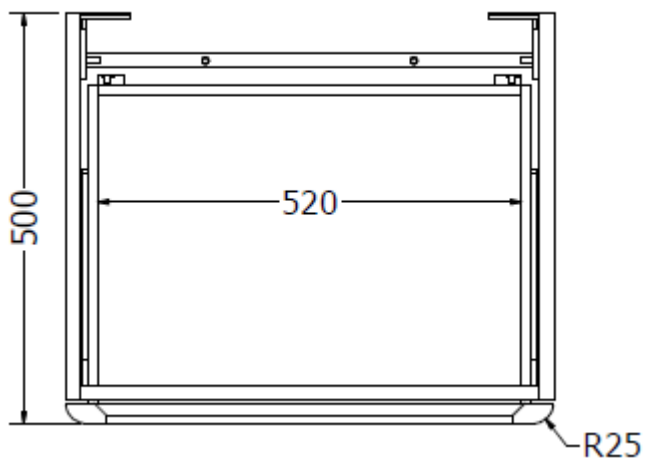

ARTIST 600mm FURNITURE

TECHNICAL DATA		SPECIFICATION
CODE No UNIT	ART6000DXX	Additional Information: The intended installation wall needs to be strong enough for the weight of the furniture and basin. Wall fixings for solid walls included. Laminate finishes/lacquer tested to ISO 22196 Measurement of antibacterial activity Graded Strong value of anti-bacterial effect A>3 Work top is produced from FSC compliant solid oak. Optional floor standing feet produced form FSC compliant solid beechwood.
Required	Solid Oak worktop ART6100TOAK	
Recommended use:	Domestic, residential	
Dimension Unit	w 600 x d 500 x h 500mm wall hung no top w 600 x d 500 x h 520mm wall hung with ART6100TOAK w 600 x d 500 x h 850mm floor standing no top w 600 x d 500 x h 870mm floor standing with top ART6100TOAK	
Installation:	Wall Hung or Floor standing with optional legs	
Materials:	Carcass and drawer 18mm MDF Drawer front 25mm thick MDF	
Specification:	Full extension soft close drawers - 40kg weight capacity 4 way drawer adjustment Anti-tip wall hangers 120Kg capacity	
Weight:	26kgs	
Fitting:	Wall hangers integrated into carcass 3 way adjustable wall brackets supplied	
Required Fitting:	Compatible to basin requirement	
Advised Fitting:	Space saving 50mm seal trap BTR0510W	
Option Accessories:	Floor standing legs and internal drawer organisers	
Warranty	10 years on furniture	

Drawer extension

Plan View

ARTIST WORKTOPS

Code	Description	Finish	A	B	C	Weight
			mm	mm	mm	Kg
ART6100TOAK	Solid Oak Worktop	Oak	610	505	20	10.20
ART8100TOAK	Solid Oak Worktop	Oak	510	505	20	12.30
ART1010TOAK	Solid Oak Worktop	Oak	510	505	20	14.00