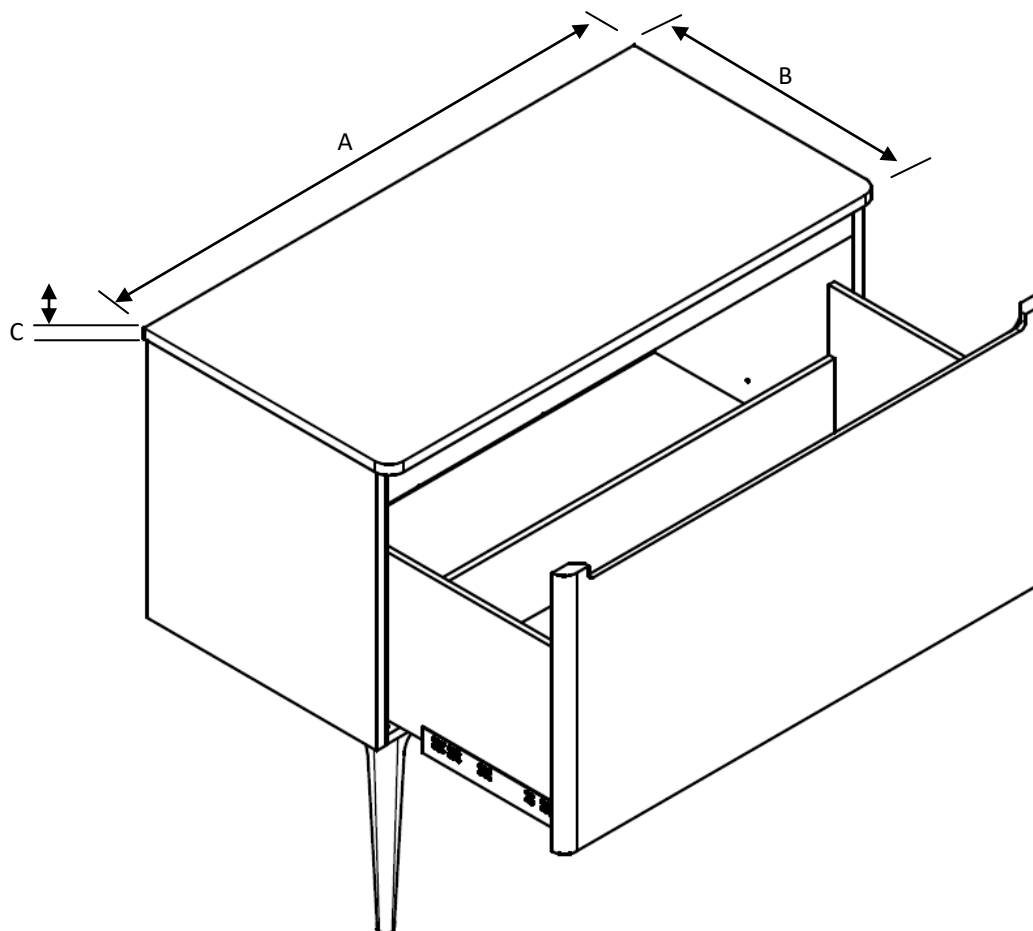

ARTIST 600mm FURNITURE

TECHNICAL DATA		SPECIFICATION
CODE No UNIT	ART6000DXX	Additional Information: The intended installation wall needs to be strong enough for the weight of the furniture and basin. Wall fixings for solid walls included. Laminate finishes/lacquer tested to ISO 22196 Measurement of antibacterial activity Graded Strong value of anti-bacterial effect A>3 Work top is produced from FSC compliant solid oak. Optional floor standing feet produced form FSC compliant solid beechwood.
Required	Solid Oak worktop ART6100TOAK	
Recommended use:	Domestic, residential	
Dimension Unit	w 600 x d 500 x h 500mm wall hung no top w 600 x d 500 x h 520mm wall hung with ART6100TOAK w 600 x d 500 x h 850mm floor standing no top w 600 x d 500 x h 870mm floor standing with top ART6100TOAK	
Installation:	Wall Hung or Floor standing with optional legs	
Materials:	Carcass and drawer 18mm MDF Drawer front 25mm thick MDF	
Specification:	Full extension soft close drawers - 40kg weight capacity 4 way drawer adjustment Anti-tip wall hangers 120Kg capacity	
Weight:	26kgs	
Fitting:	Wall hangers integrated into carcass 3 way adjustable wall brackets supplied	
Required Fitting:	Compatible to basin requirement	
Advised Fitting:	Space saving 50mm seal trap BTR0510W	
Option Accessories:	Floor standing legs and internal drawer organisers	
Warranty	10 years on furniture	

Drawer extension

Plan View

ARTIST WORKTOPS

Code	Description	Finish	A	B	C	Weight
			mm	mm	mm	Kg
ART6100TOAK	Solid Oak Worktop	Oak	610	505	20	10.20
ART8100TOAK	Solid Oak Worktop	Oak	510	505	20	12.30
ART1010TOAK	Solid Oak Worktop	Oak	510	505	20	14.00