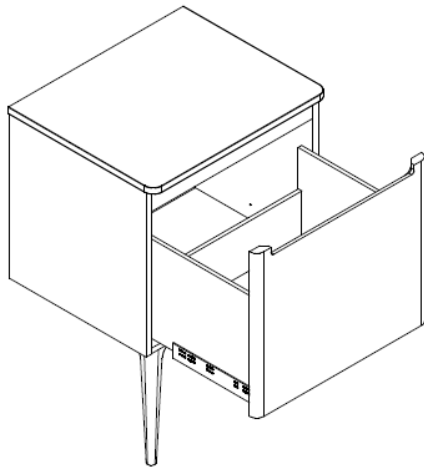

ARTIST 600mm FURNITURE

TECHNICAL DATA		SPECIFICATION
CODE No UNIT	ART6000DXX	Additional Information: The intended installation wall needs to be strong enough for the weight of the furniture and basin. Wall fixings for solid walls included. Laminate finishes/lacquer tested to ISO 22196 Measurement of antibacterial activity Graded Strong value of anti-bacterial effect A>3 Work top is produced from FSC compliant solid oak. Optional floor standing feet produced form FSC compliant solid beechwood.
Required	Solid Oak worktop ART6100TOAK	
Recommended use:	Domestic, residential	
Dimension Unit	w 600 x d 500 x h 500mm wall hung no top w 600 x d 500 x h 520mm wall hung with ART6100TOAK w 600 x d 500 x h 850mm floor standing no top w 600 x d 500 x h 870mm floor standing with top ART6100TOAK	
Installation:	Wall Hung or Floor standing with optional legs	
Materials:	Carcass and drawer 18mm MDF Drawer front 25mm thick MDF	
Specification:	Full extension soft close drawers - 40kg weight capacity 4 way drawer adjustment Anti-tip wall hangers 120Kg capacity	
Weight:	26kgs	
Fitting:	Wall hangers integrated into carcass 3 way adjustable wall brackets supplied	
Required Fitting:	Compatible to basin requirement	
Advised Fitting:	Space saving 50mm seal trap BTR0510W	
Option Accessories:	Floor standing legs and internal drawer organisers	
Warranty	10 years on furniture	

Drawer extension

Plan View

ARTIST WORKTOPS

Code	Description	Finish	A	B	C	Weight
			mm	mm	mm	Kg
ART6100TOAK	Solid Oak Worktop	Oak	610	505	20	10.20
ART8100TOAK	Solid Oak Worktop	Oak	510	505	20	12.30
ART1010TOAK	Solid Oak Worktop	Oak	510	505	20	14.00