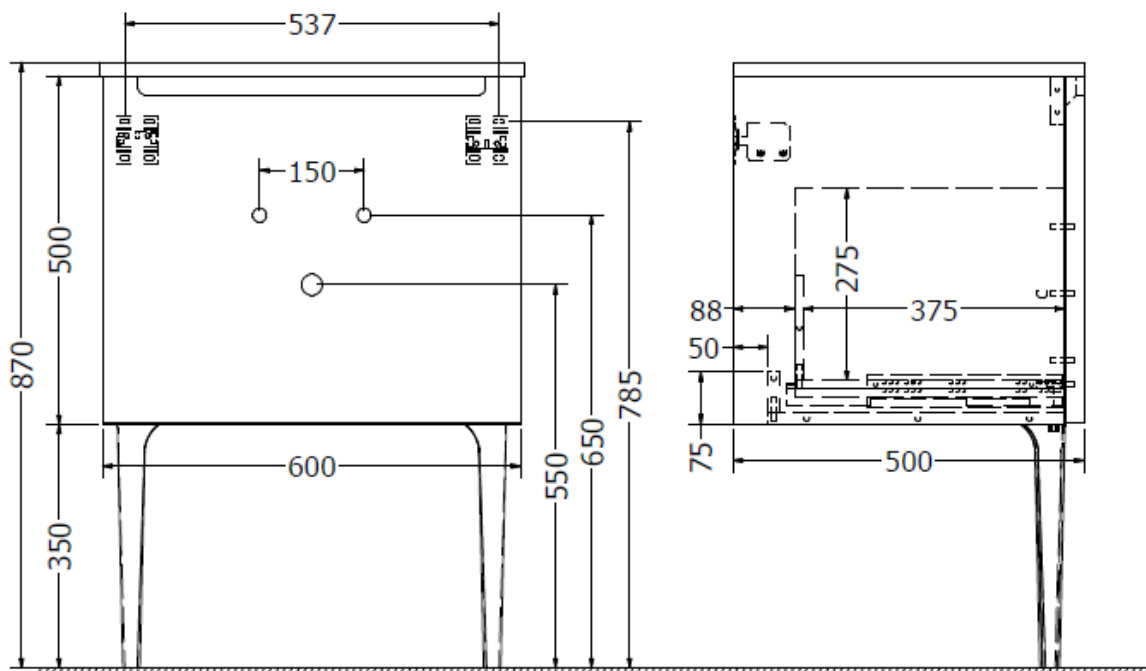

ARTIST 600mm FURNITURE

TECHNICAL DATA		SPECIFICATION
CODE No UNIT	ART6000DXX	Additional Information: The intended installation wall needs to be strong enough for the weight of the furniture and basin. Wall fixings for solid walls included. Laminate finishes/lacquer tested to ISO 22196 Measurement of antibacterial activity Graded Strong value of anti-bacterial effect A>3 Work top is produced from FSC compliant solid oak. Optional floor standing feet produced form FSC compliant solid beechwood.
Required	Solid Oak worktop ART6100TOAK	
Recommended use:	Domestic, residential	
Dimension Unit	w 600 x d 500 x h 500mm wall hung no top w 600 x d 500 x h 520mm wall hung with ART6100TOAK w 600 x d 500 x h 850mm floor standing no top w 600 x d 500 x h 870mm floor standing with top ART6100TOAK	
Installation:	Wall Hung or Floor standing with optional legs	
Materials:	Carcass and drawer 18mm MDF Drawer front 25mm thick MDF	
Specification:	Full extension soft close drawers - 40kg weight capacity 4 way drawer adjustment Anti-tip wall hangers 120Kg capacity	
Weight:	26kgs	
Fitting:	Wall hangers integrated into carcass 3 way adjustable wall brackets supplied	
Required Fitting:	Compatible to basin requirement	
Advised Fitting:	Space saving 50mm seal trap BTR0510W	
Option Accessories:	Floor standing legs and internal drawer organisers	
Warranty	10 years on furniture	

Drawer extension

Plan View

ARTIST WORKTOPS

Code	Description	Finish	A	B	C	Weight
			mm	mm	mm	Kg
ART6100TOAK	Solid Oak Worktop	Oak	610	505	20	10.20
ART8100TOAK	Solid Oak Worktop	Oak	510	505	20	12.30
ART1010TOAK	Solid Oak Worktop	Oak	510	505	20	14.00