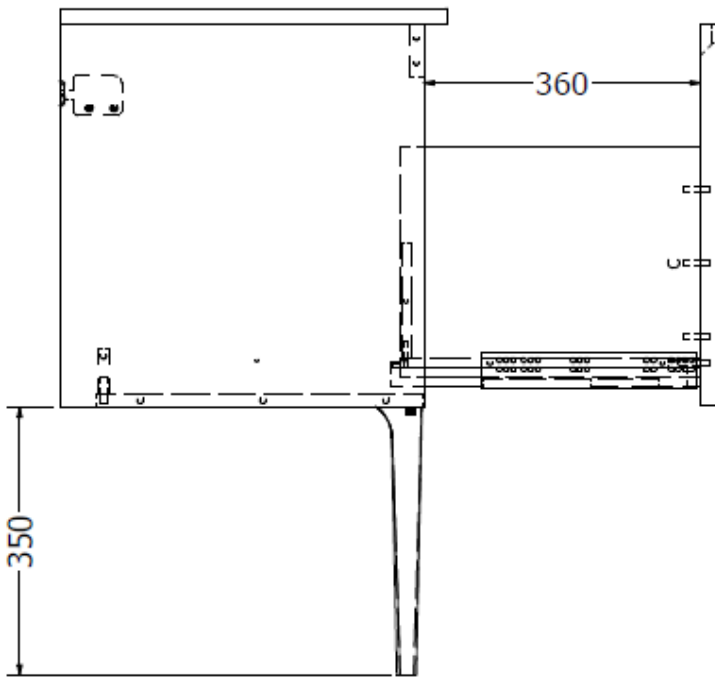

ARTIST 600mm FURNITURE

TECHNICAL DATA		SPECIFICATION
CODE No UNIT	ART6000DXX	Additional Information: The intended installation wall needs to be strong enough for the weight of the furniture and basin. Wall fixings for solid walls included. Laminate finishes/lacquer tested to ISO 22196 Measurement of antibacterial activity Graded Strong value of anti-bacterial effect A>3 Work top is produced from FSC compliant solid oak. Optional floor standing feet produced form FSC compliant solid beechwood.
Required	Solid Oak worktop ART6100TOAK	
Recommended use:	Domestic, residential	
Dimension Unit	w 600 x d 500 x h 500mm wall hung no top w 600 x d 500 x h 520mm wall hung with ART6100TOAK w 600 x d 500 x h 850mm floor standing no top w 600 x d 500 x h 870mm floor standing with top ART6100TOAK	
Installation:	Wall Hung or Floor standing with optional legs	
Materials:	Carcass and drawer 18mm MDF Drawer front 25mm thick MDF	
Specification:	Full extension soft close drawers - 40kg weight capacity 4 way drawer adjustment Anti-tip wall hangers 120Kg capacity	
Weight:	26kgs	
Fitting:	Wall hangers integrated into carcass 3 way adjustable wall brackets supplied	
Required Fitting:	Compatible to basin requirement	
Advised Fitting:	Space saving 50mm seal trap BTR0510W	
Option Accessories:	Floor standing legs and internal drawer organisers	
Warranty	10 years on furniture	

Drawer extension

Plan View

ARTIST WORKTOPS

Code	Description	Finish	A	B	C	Weight
			mm	mm	mm	Kg
ART6100TOAK	Solid Oak Worktop	Oak	610	505	20	10.20
ART8100TOAK	Solid Oak Worktop	Oak	510	505	20	12.30
ART1010TOAK	Solid Oak Worktop	Oak	510	505	20	14.00